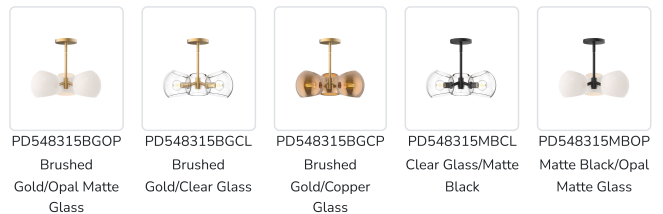

alora mood

P. 1.855.855.8926

CANADA: 19054 28TH Avenue Surrey - BC V3Z 6M3

USA: 3035 E. Lone Mountain Rd - Las Vegas, NV, 89081

WILLOW PD548315

FIXTURE DIMENSIONS	D16" x H5"
LAMP TYPE	E12
MAX WATTAGE	60W
BULB QTY	3
BULBS INCLUDED	No
VOLTAGE	120V
GLASS DETAILS	Clear, Copper, Opal or Smoked Glass
MATERIAL	Glass; Steel;
ROD LENGTH	46" Max (3x12" + 1x6" + 1x4")
DIAMETER OF ROD	5/8"
WIRE LENGTH	60"
MINIMUM HANG HEIGHT	6-1/4"
SLOPED CEILING ADAPTABLE	Yes, Up to 45 Degrees
LOCATION	Dry
CANOPY DIMENSIONS	D4-3/4" x H5/8"
BRAND	Alora Mood

[D - Diameter, L - Length, W - Width, H - Height, E - Extension]

AVAILABLE FINISHES:

PD548315BGOP Brushed Gold/Opal Matte Glass
 PD548315BGCL Brushed Gold/Clear Glass
 PD548315BGCP Brushed Gold/Copper Glass
 PD548315MBCL Clear Glass/Matte Black
 PD548315MBOP Matte Black/Opal Matte Glass

PD548315MBSM
 Matte Black/Smoked Solid Glass

*For complete warranty terms, please visit: www.aloralighting.com/warranty